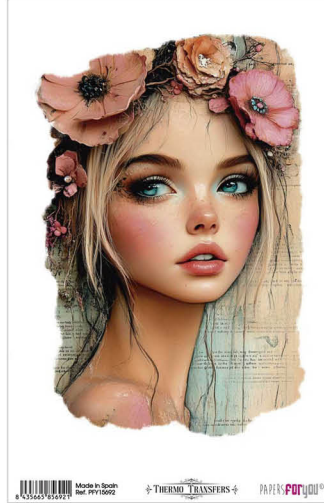

PFY-15688

Made in Spain Ref. PFY15688

Made in Spain Ref. PFY15688

THERMO TRANSFERS

8"X12" 20 x 30 cm.

PFY-15689

PFY-15692

PFY-15693