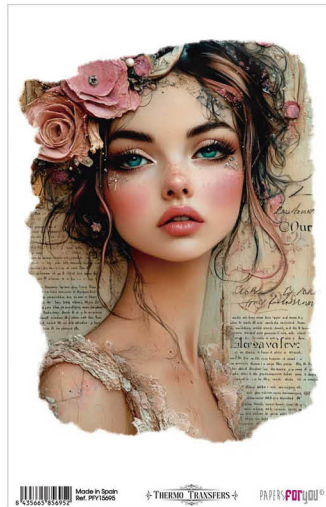

THERMO TRANSFERS

8"X12" 20 x 30 cm.

PFY-15689

PFY-15692

PFY-15693

PFY-15694

PFY-15695

PFY-15696

PFY-15697

PFY-15698

PFY-15699

PFY-16261