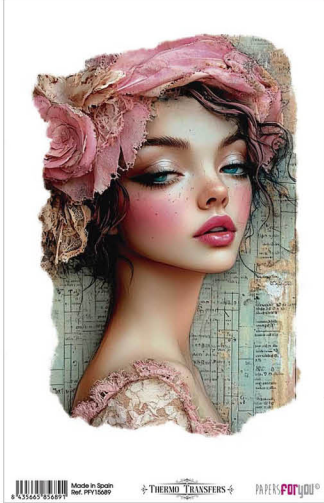

PFY-15688

Made in Spain Ref. PFY15688

Made in Spain Ref. PFY15688

THERMO TRANSFERS

8"X12" 20 x 30 cm.

PFY-15689

PFY-15692

PFY-15693