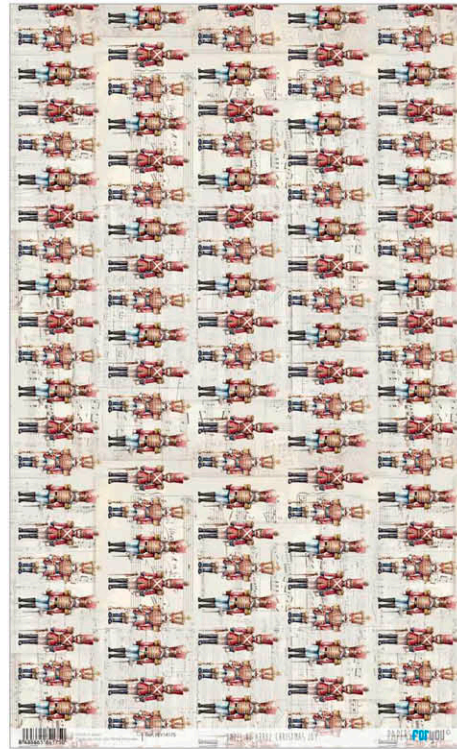

Ref. PFY14169

Ref. PFY14171

Ref. PFY14172

PAPEL DE ARROZ RICE PAPER
540x330 mm 25gr. - 30gr.

PAPERS **for**you[©]

Ref. PFY14174

Ref. PFY14175

Ref. PFY14176