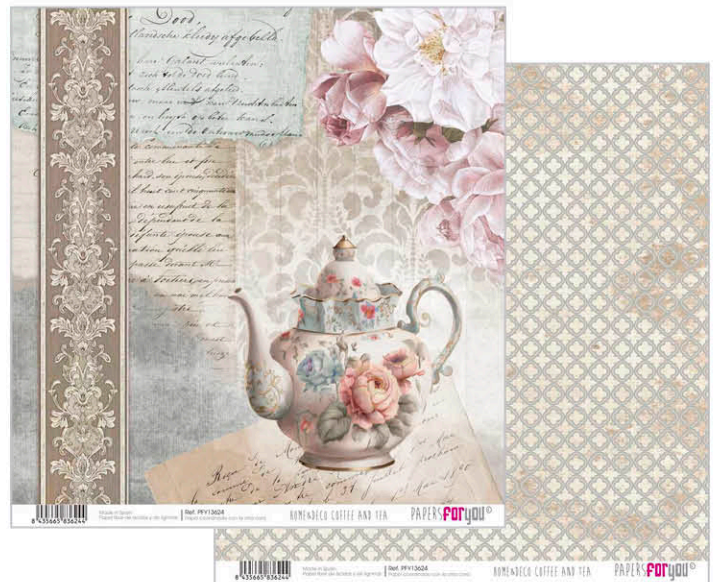

Ref. PFY13618

Ref. PFY13619

COLECCIÓN SCRAP
HOME&DECO COFFEE AND TEA

12"X12" PAPERS **for you**®
12" X 12"

Ref. PFY13621

Ref. PFY13622

Ref. PFY13623

Ref. PFY13624